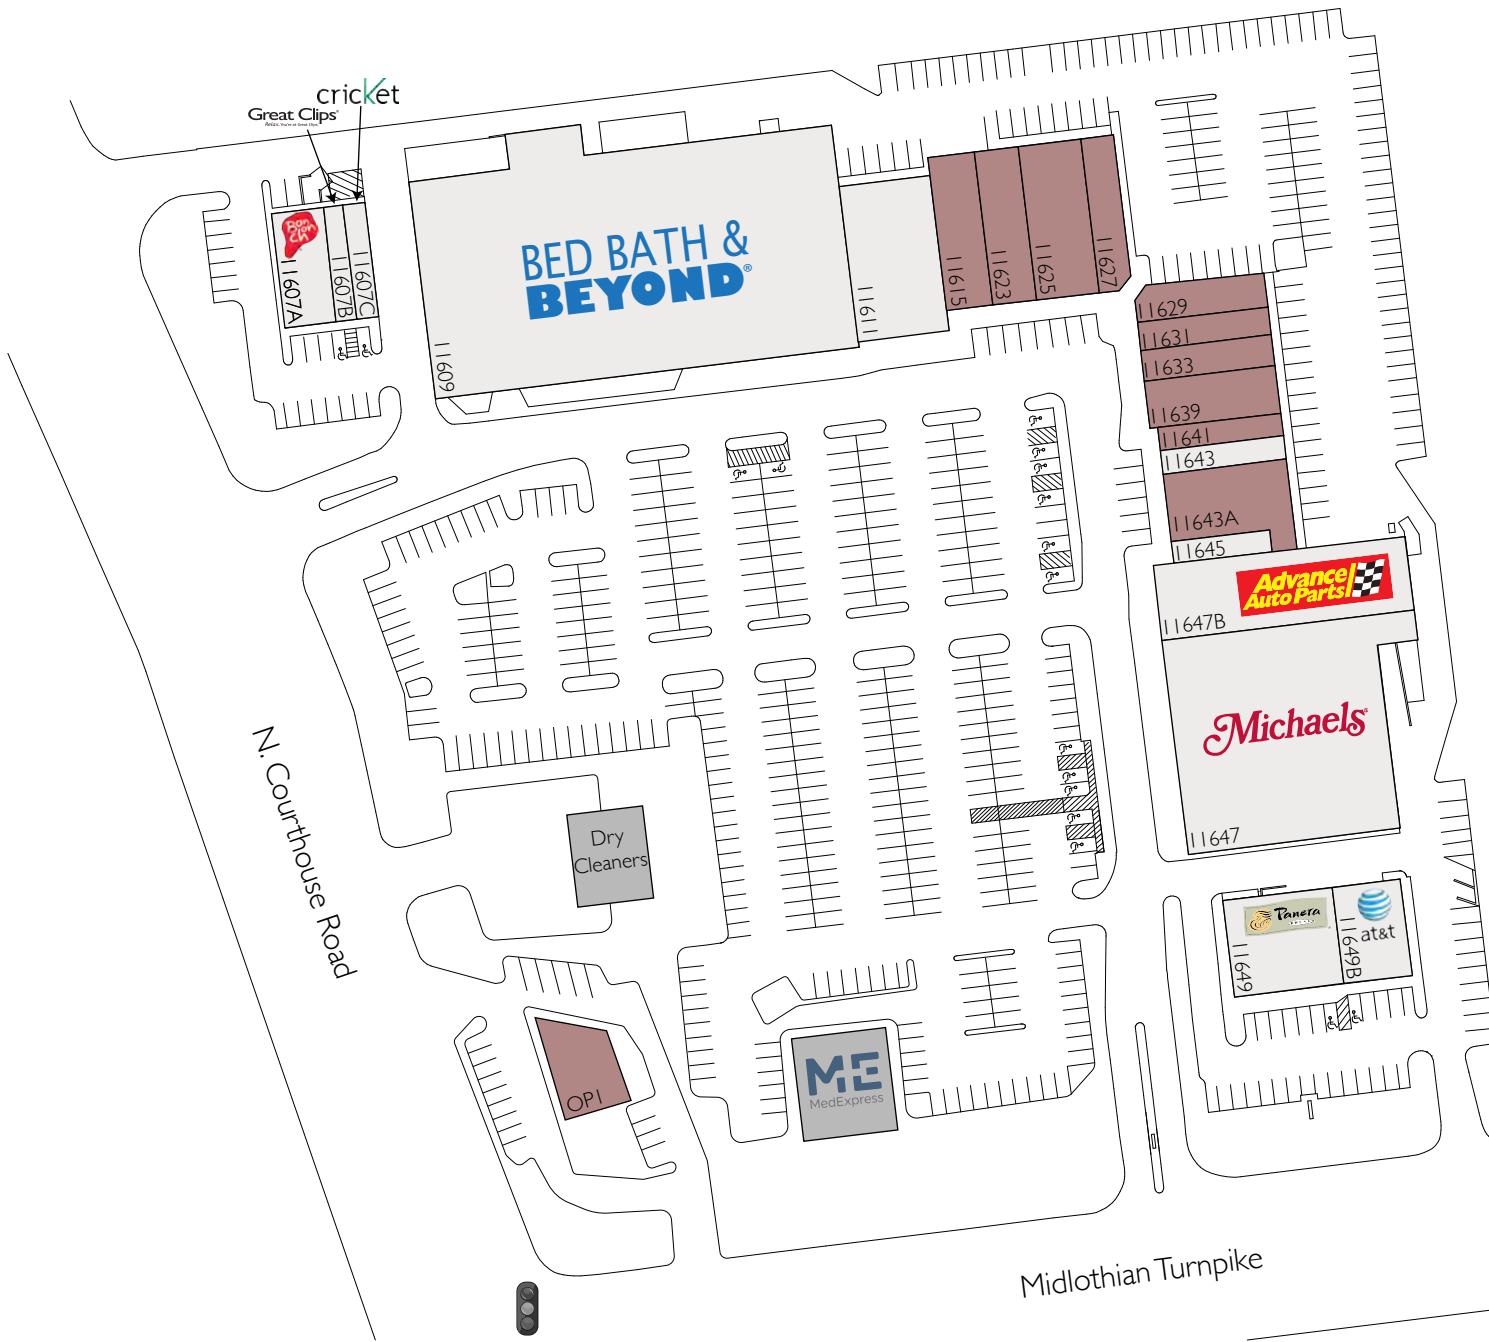

- Leased
- Available
- Not Owned

SUITE	TENANT	SF
11607A	Bonchon	2,500
11607B	Great Clips	1,000
11607C	Cricket Wireless	992
11609	Bed Bath & Beyond	40,000
11611	Mattress Savvy	5,988
11615	AVAILABLE	3,000
11623	AVAILABLE	3,000
11625	AVAILABLE	4,000
11627	AVAILABLE	2,008
11629	AVAILABLE	1,650
11631	AVAILABLE	1,700
11633	AVAILABLE	1,700
11639	AVAILABLE	2,540
11641	AVAILABLE	1,200
11643	Natural Nails & Spa	1,200
11643A	AVAILABLE	3,769
11645	Havana Connections	975
11647B	Advance Auto Parts	6,804
11647	Michaels	20,000
11649	Panera Bread	4,500
11649B	AT&T	2,599
OPI	AVAILABLE	N/A
TOTAL		111,125