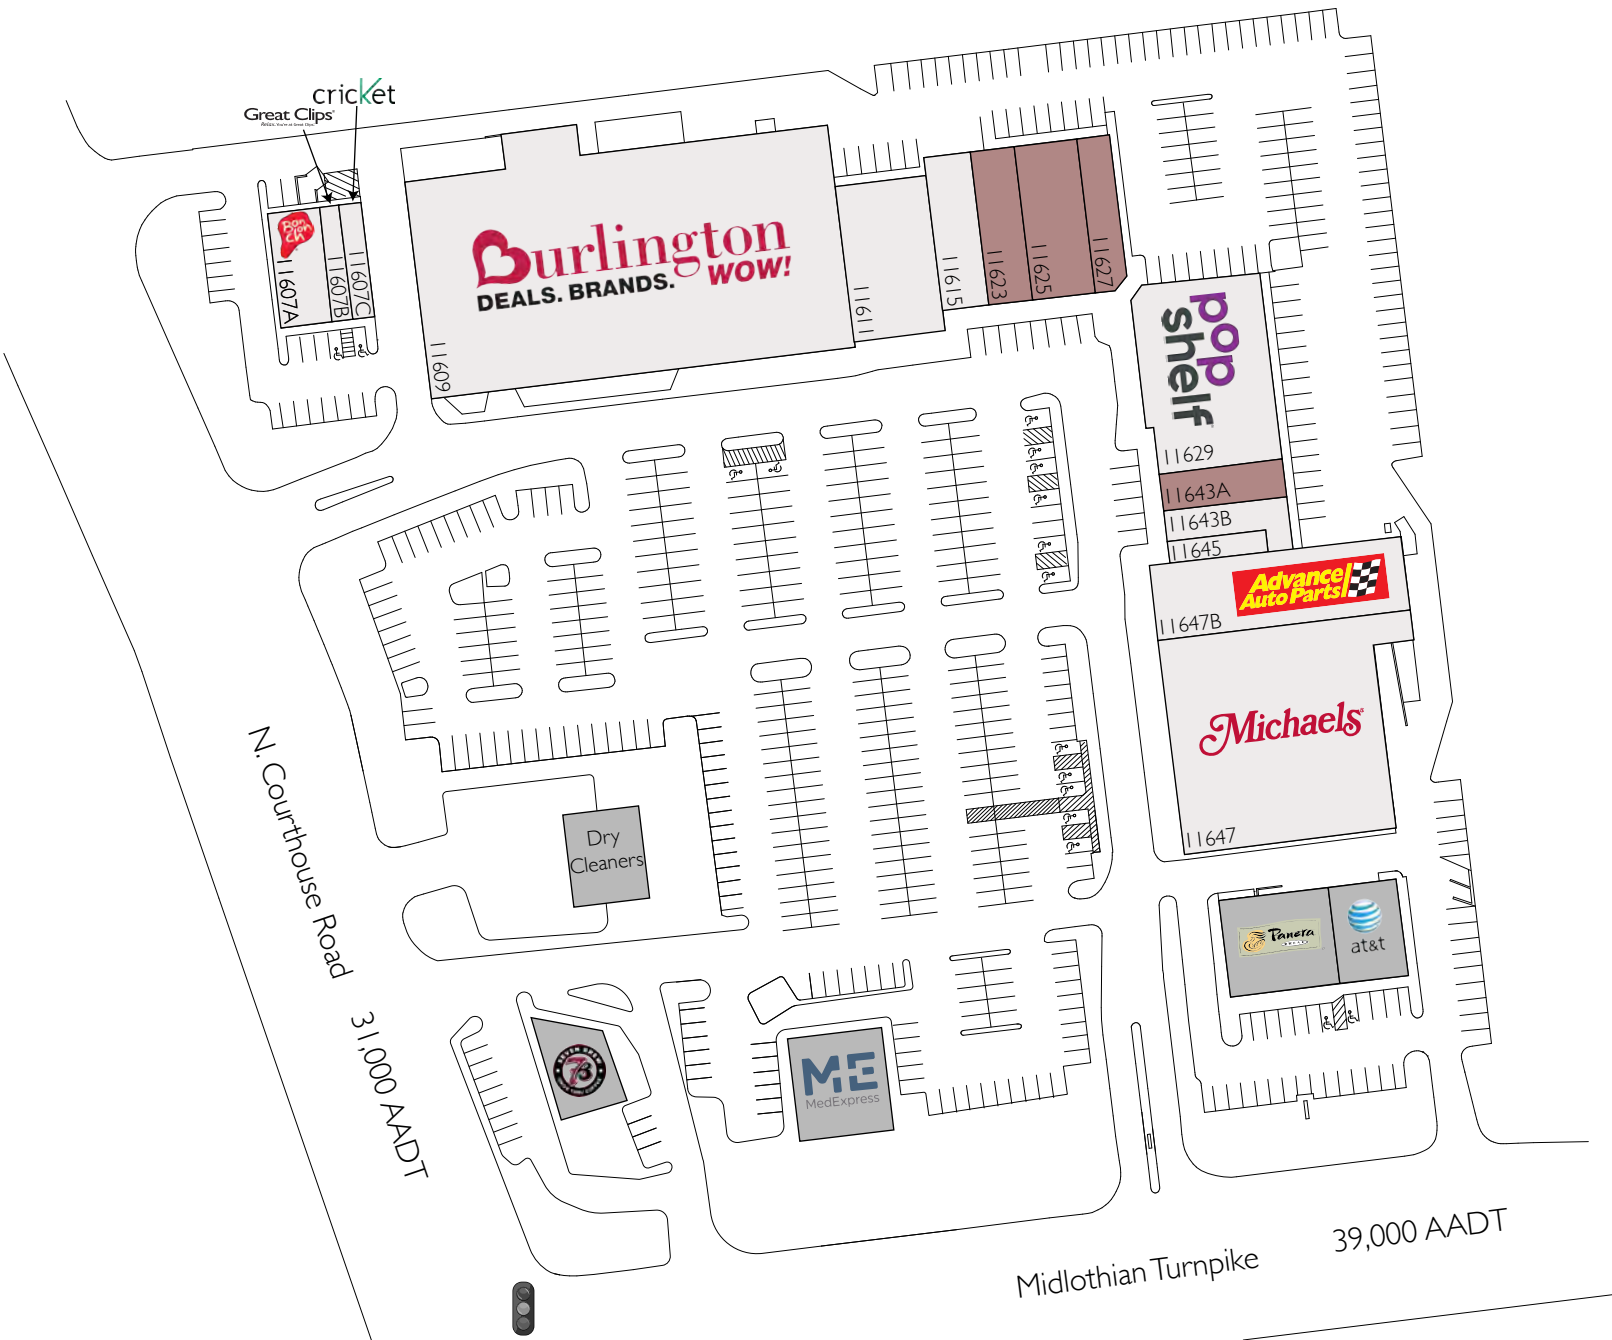

- Leased
- Available
- Not Owned

SUITE	TENANT
11607A	Bonchon
11607B	Great Clips
11607C	Cricket Wireless
11609	Burlington
11611	Mattress Savvy
11615	GOLFTEC
11623	AVAILABLE (3,000)
11625	AVAILABLE (4,000)
11627	AVAILABLE (2,008)
11629	Popshelf
11643A	AVAILABLE (1,999)
11643B	Natural Nails & Spa
11645	Havana Connections
11647B	Advance Auto Parts
11647	Michaels

N. Courthouse Road

31,000 AADT

Midlothian Turnpike
 39,000 AADT