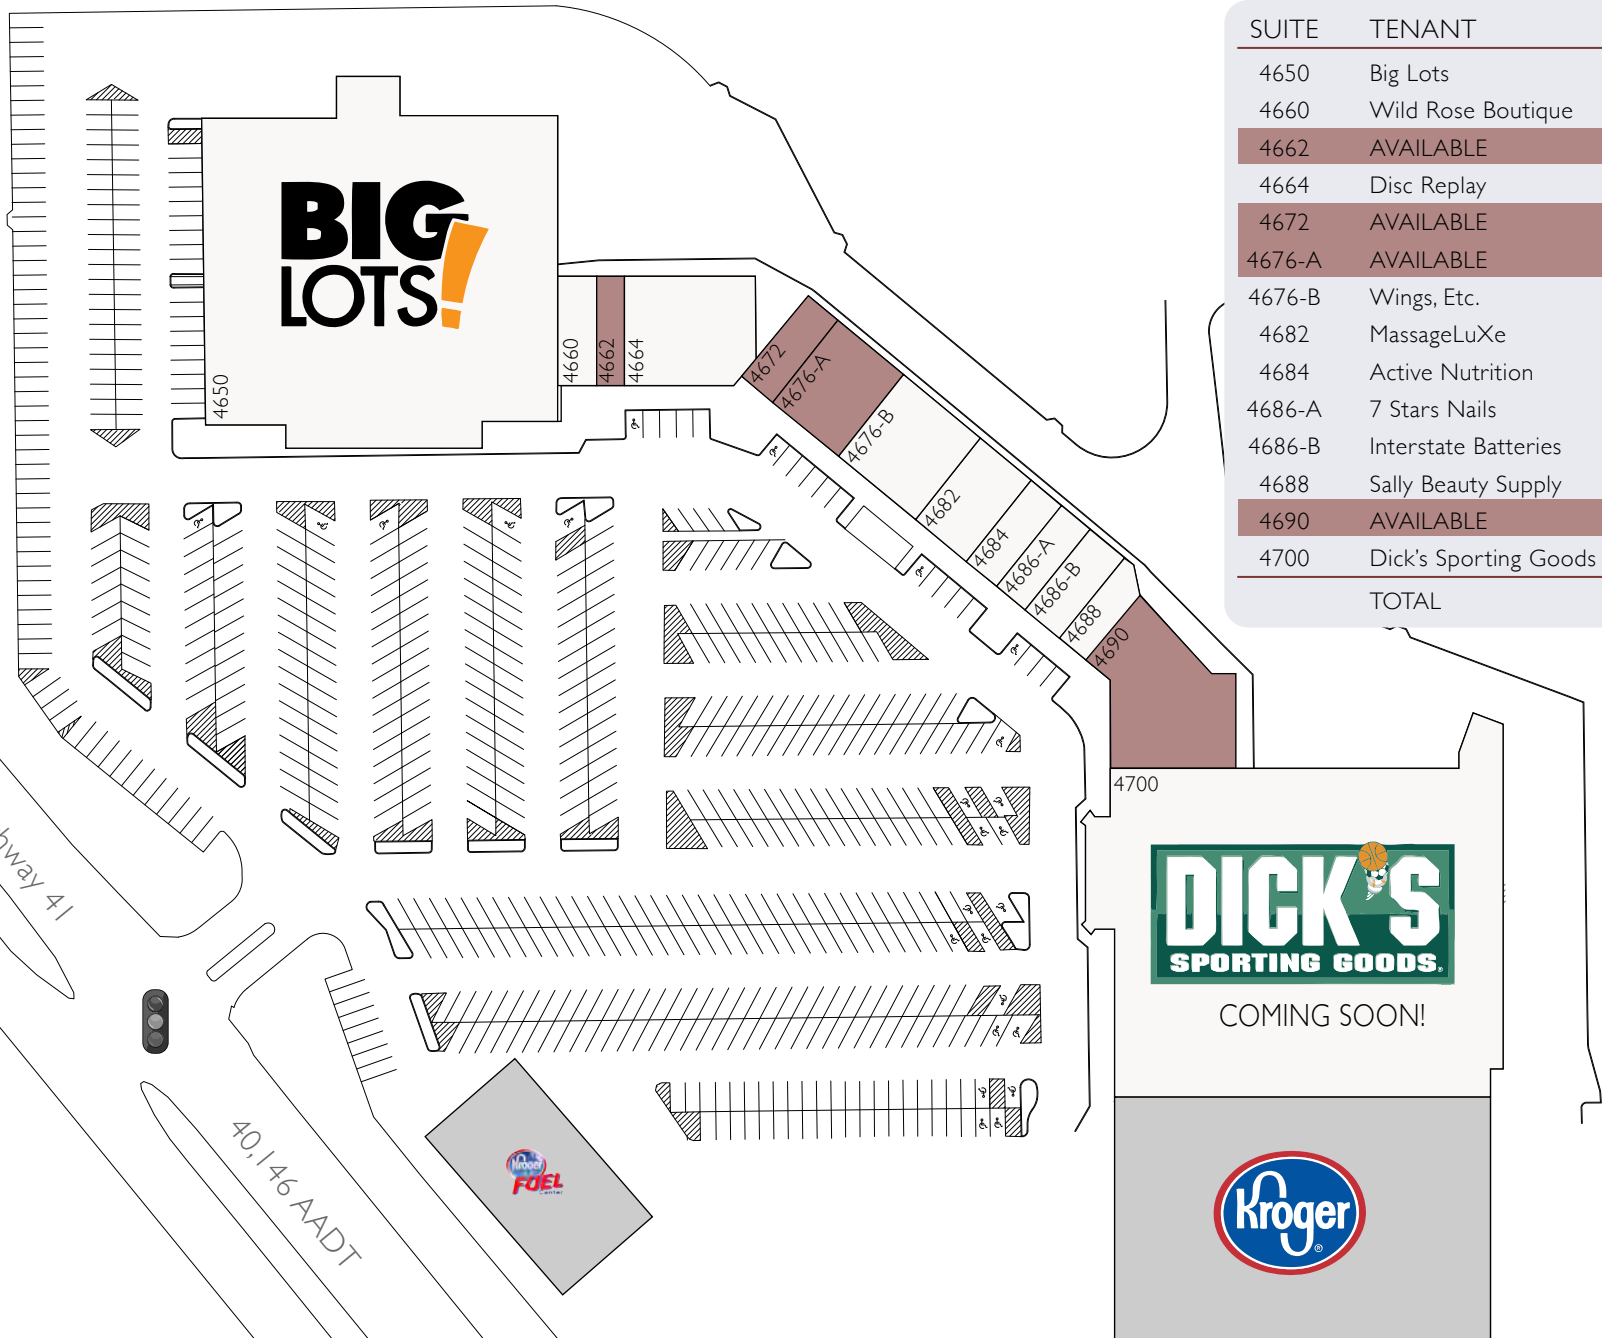

-  Leased
-  Available
-  Not Owned

SUITE	TENANT	SF
4650	Big Lots	45,872
4660	Wild Rose Boutique	1,600
4662	AVAILABLE	1,200
4664	Disc Replay	5,617
4672	AVAILABLE	1,625
4676-A	AVAILABLE	3,417
4676-B	Wings, Etc.	4,000
4682	MassageLuXe	2,600
4684	Active Nutrition	1,625
4686-A	7 Stars Nails	1,430
4686-B	Interstate Batteries	1,700
4688	Sally Beauty Supply	1,391
4690	AVAILABLE	6,873
4700	Dick's Sporting Goods	50,711
TOTAL		129,661