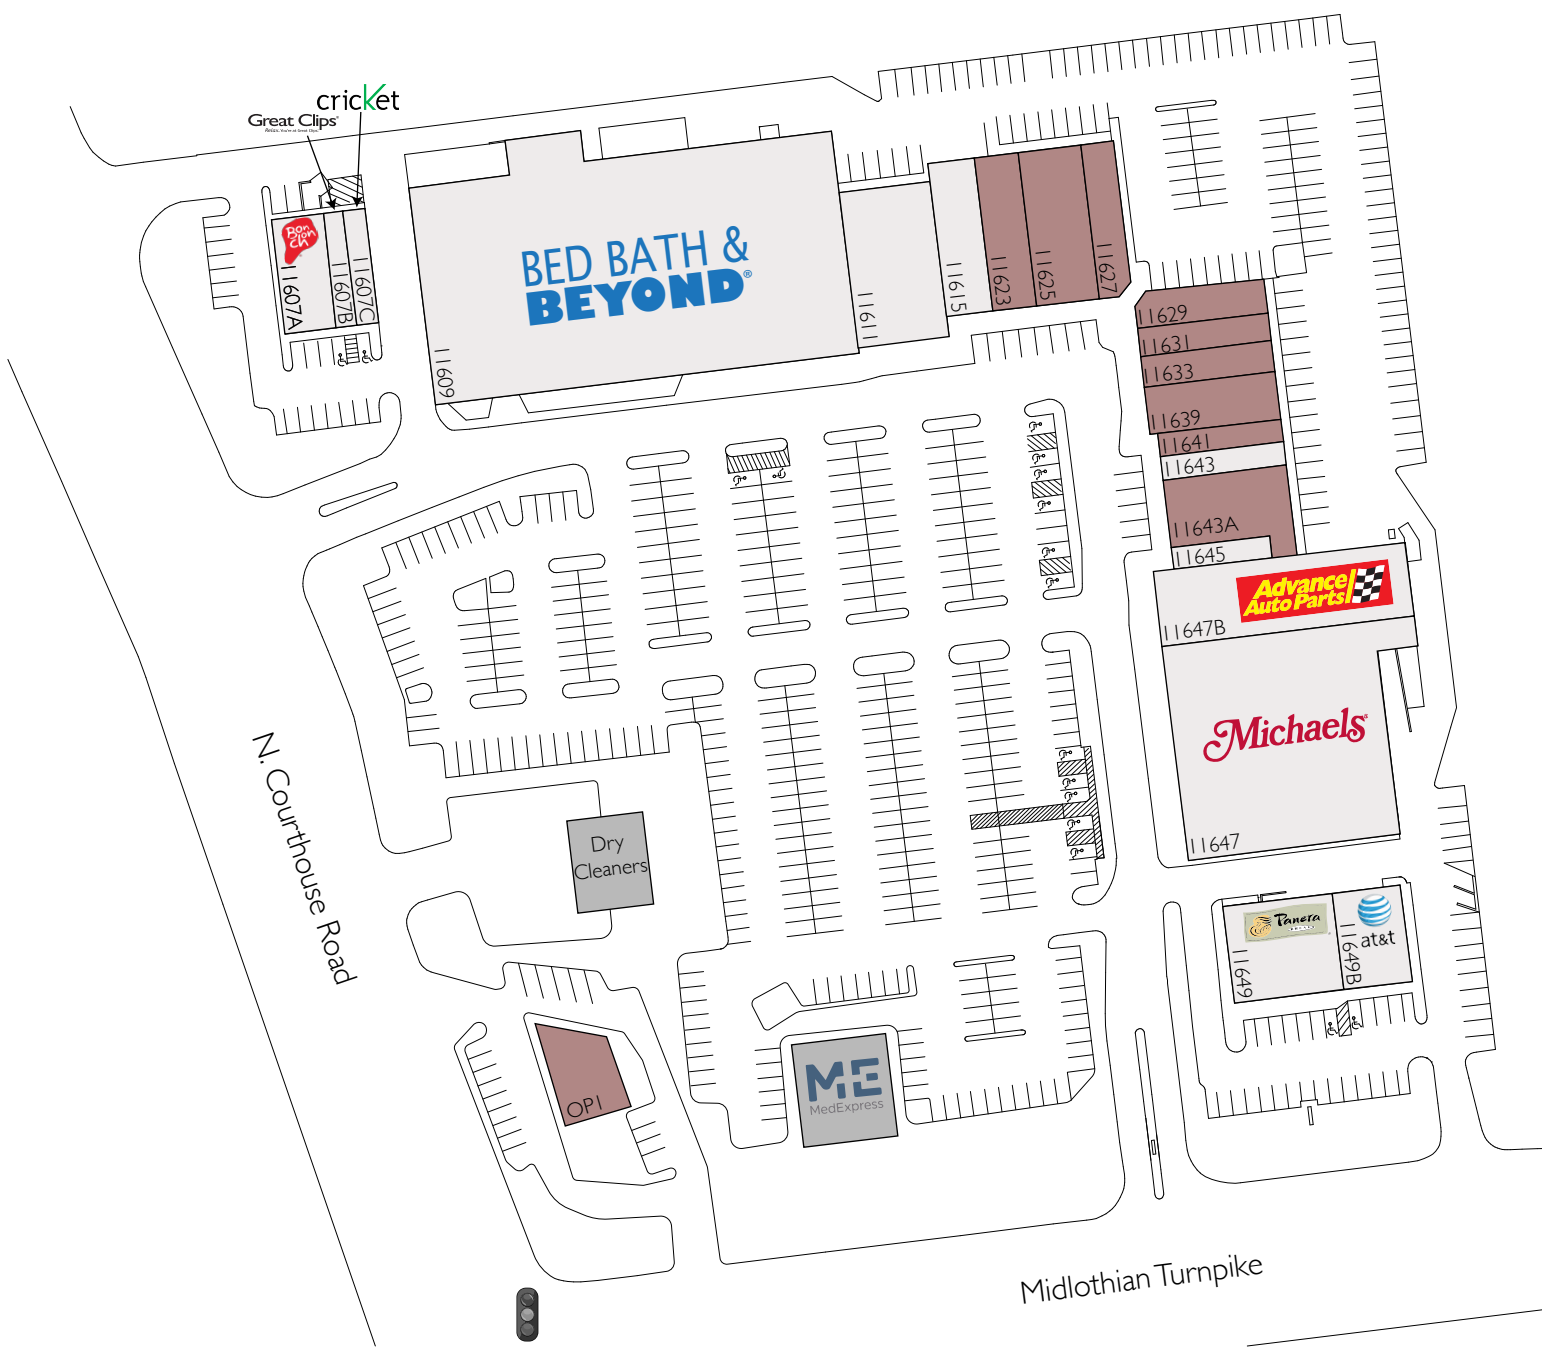

- Leased
- Available
- Not Owned

SUITE	TENANT	SF
11607A	Bonchon	2,500
11607B	Great Clips	1,000
11607C	Cricket Wireless	992
11609	Bed Bath & Beyond	40,000
11611	Mattress Savvy	5,988
11615	GOLFTEC	2,944
11623	AVAILABLE	3,000
11625	AVAILABLE	4,000
11627	AVAILABLE	2,008
11629	AVAILABLE	1,650
11631	AVAILABLE	1,700
11633	AVAILABLE	1,700
11639	AVAILABLE	2,540
11641	AVAILABLE	1,200
11643	Natural Nails & Spa	1,200
11643A	AVAILABLE	3,769
11645	Havana Connections	975
11647B	Advance Auto Parts	6,804
11647	Michaels	20,000
11649	Panera Bread	4,500
11649B	AT&T	2,599
OPI	AVAILABLE	0.56 AC
TOTAL		111,069