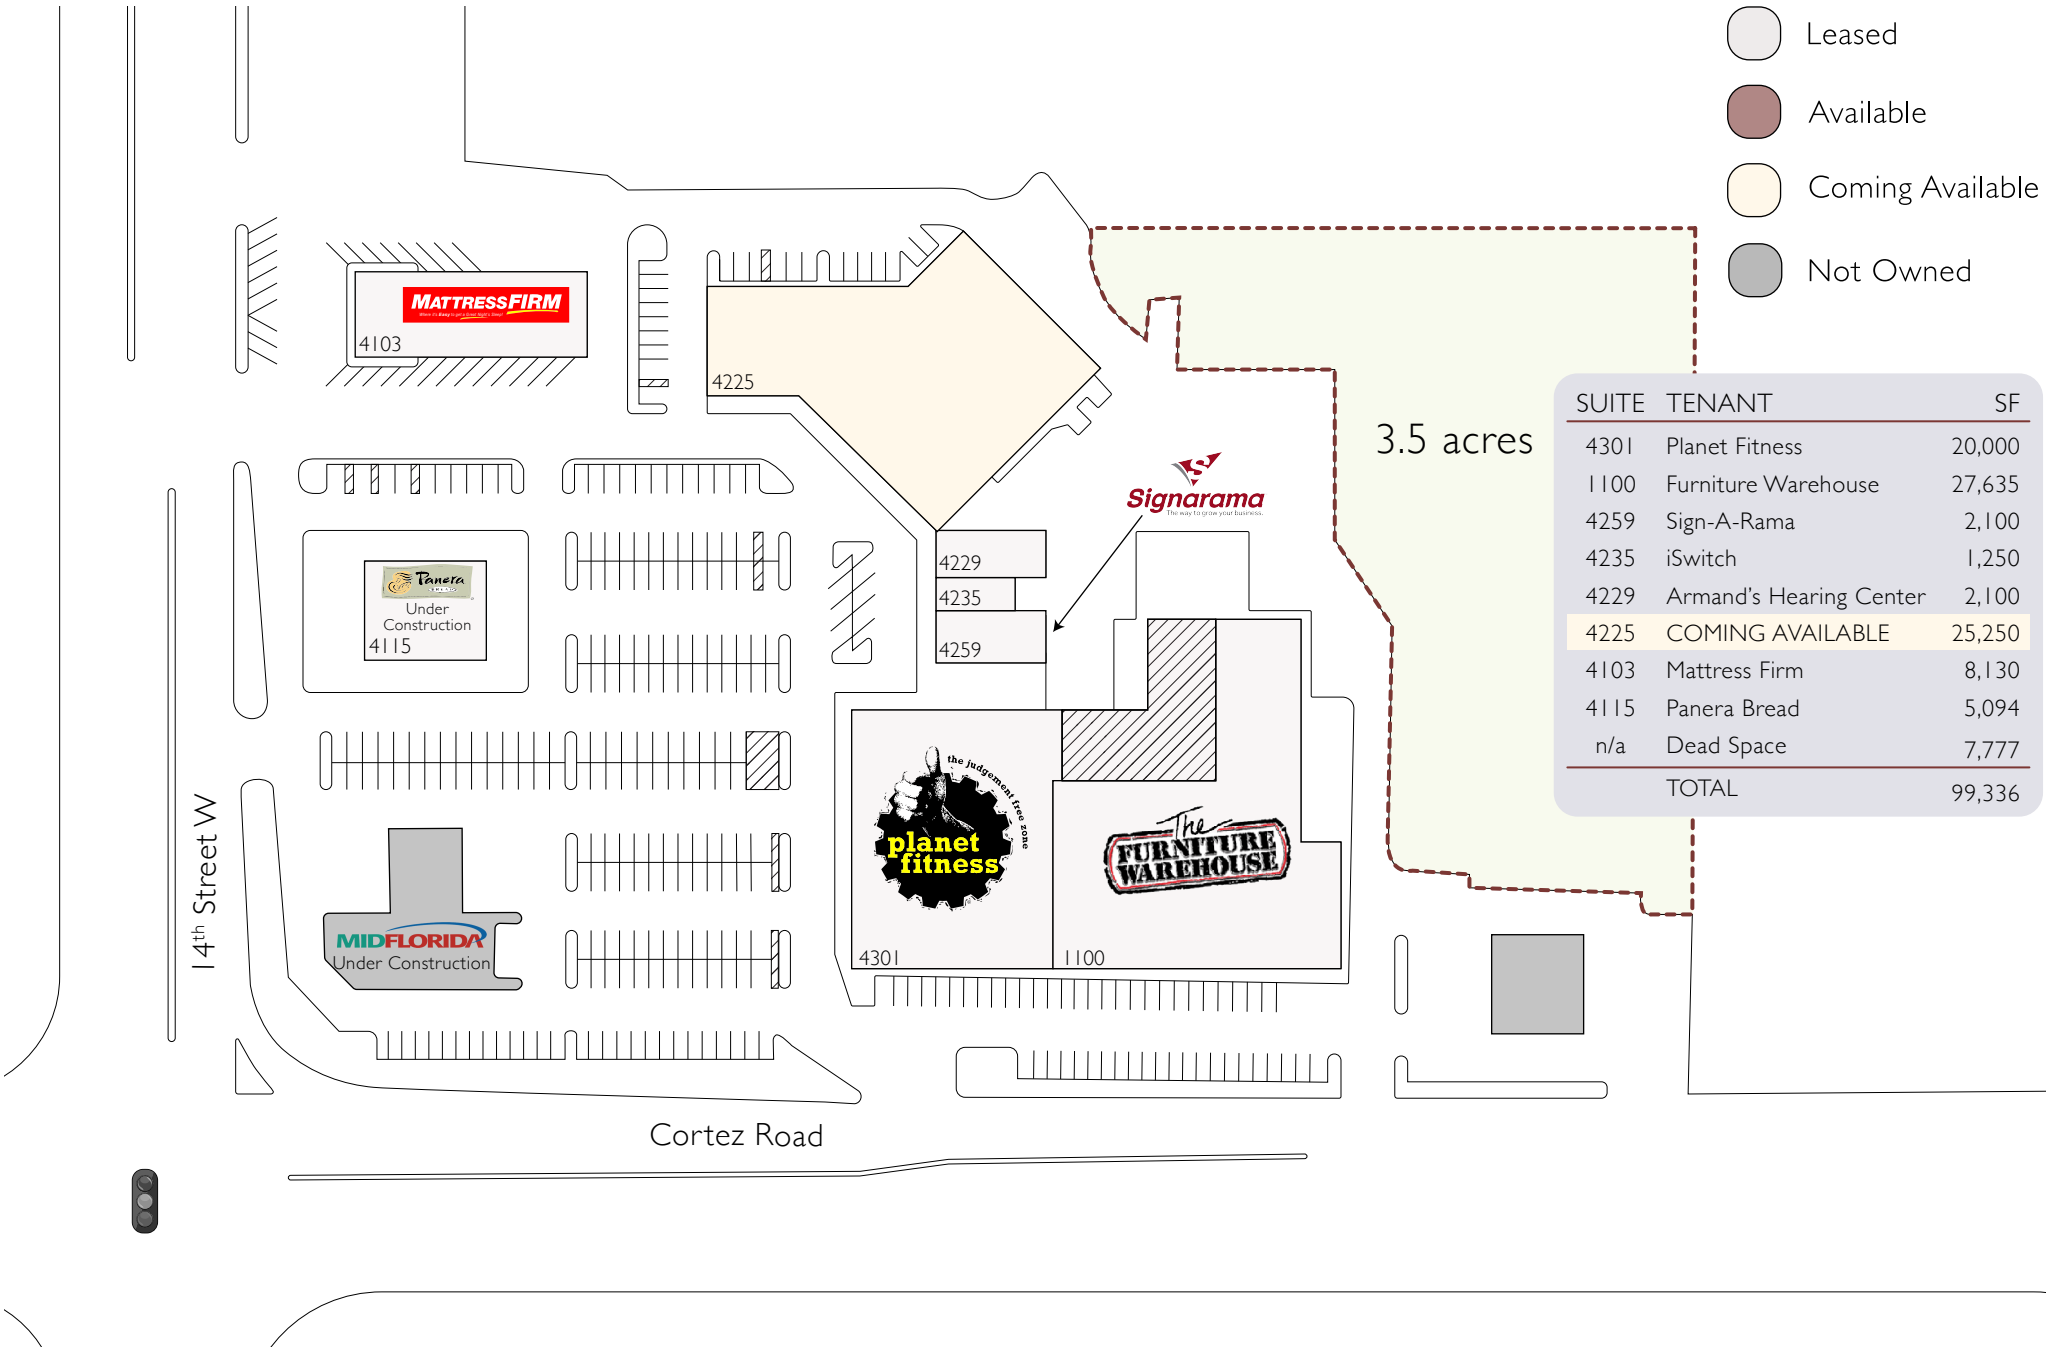

- Leased
- Available
- Coming Available
- Not Owned

SUITE	TENANT	SF
4301	Planet Fitness	20,000
1100	Furniture Warehouse	27,635
4259	Sign-A-Rama	2,100
4235	iSwitch	1,250
4229	Armand's Hearing Center	2,100
4225	COMING AVAILABLE	25,250
4103	Mattress Firm	8,130
4115	Panera Bread	5,094
n/a	Dead Space	7,777
TOTAL		99,336