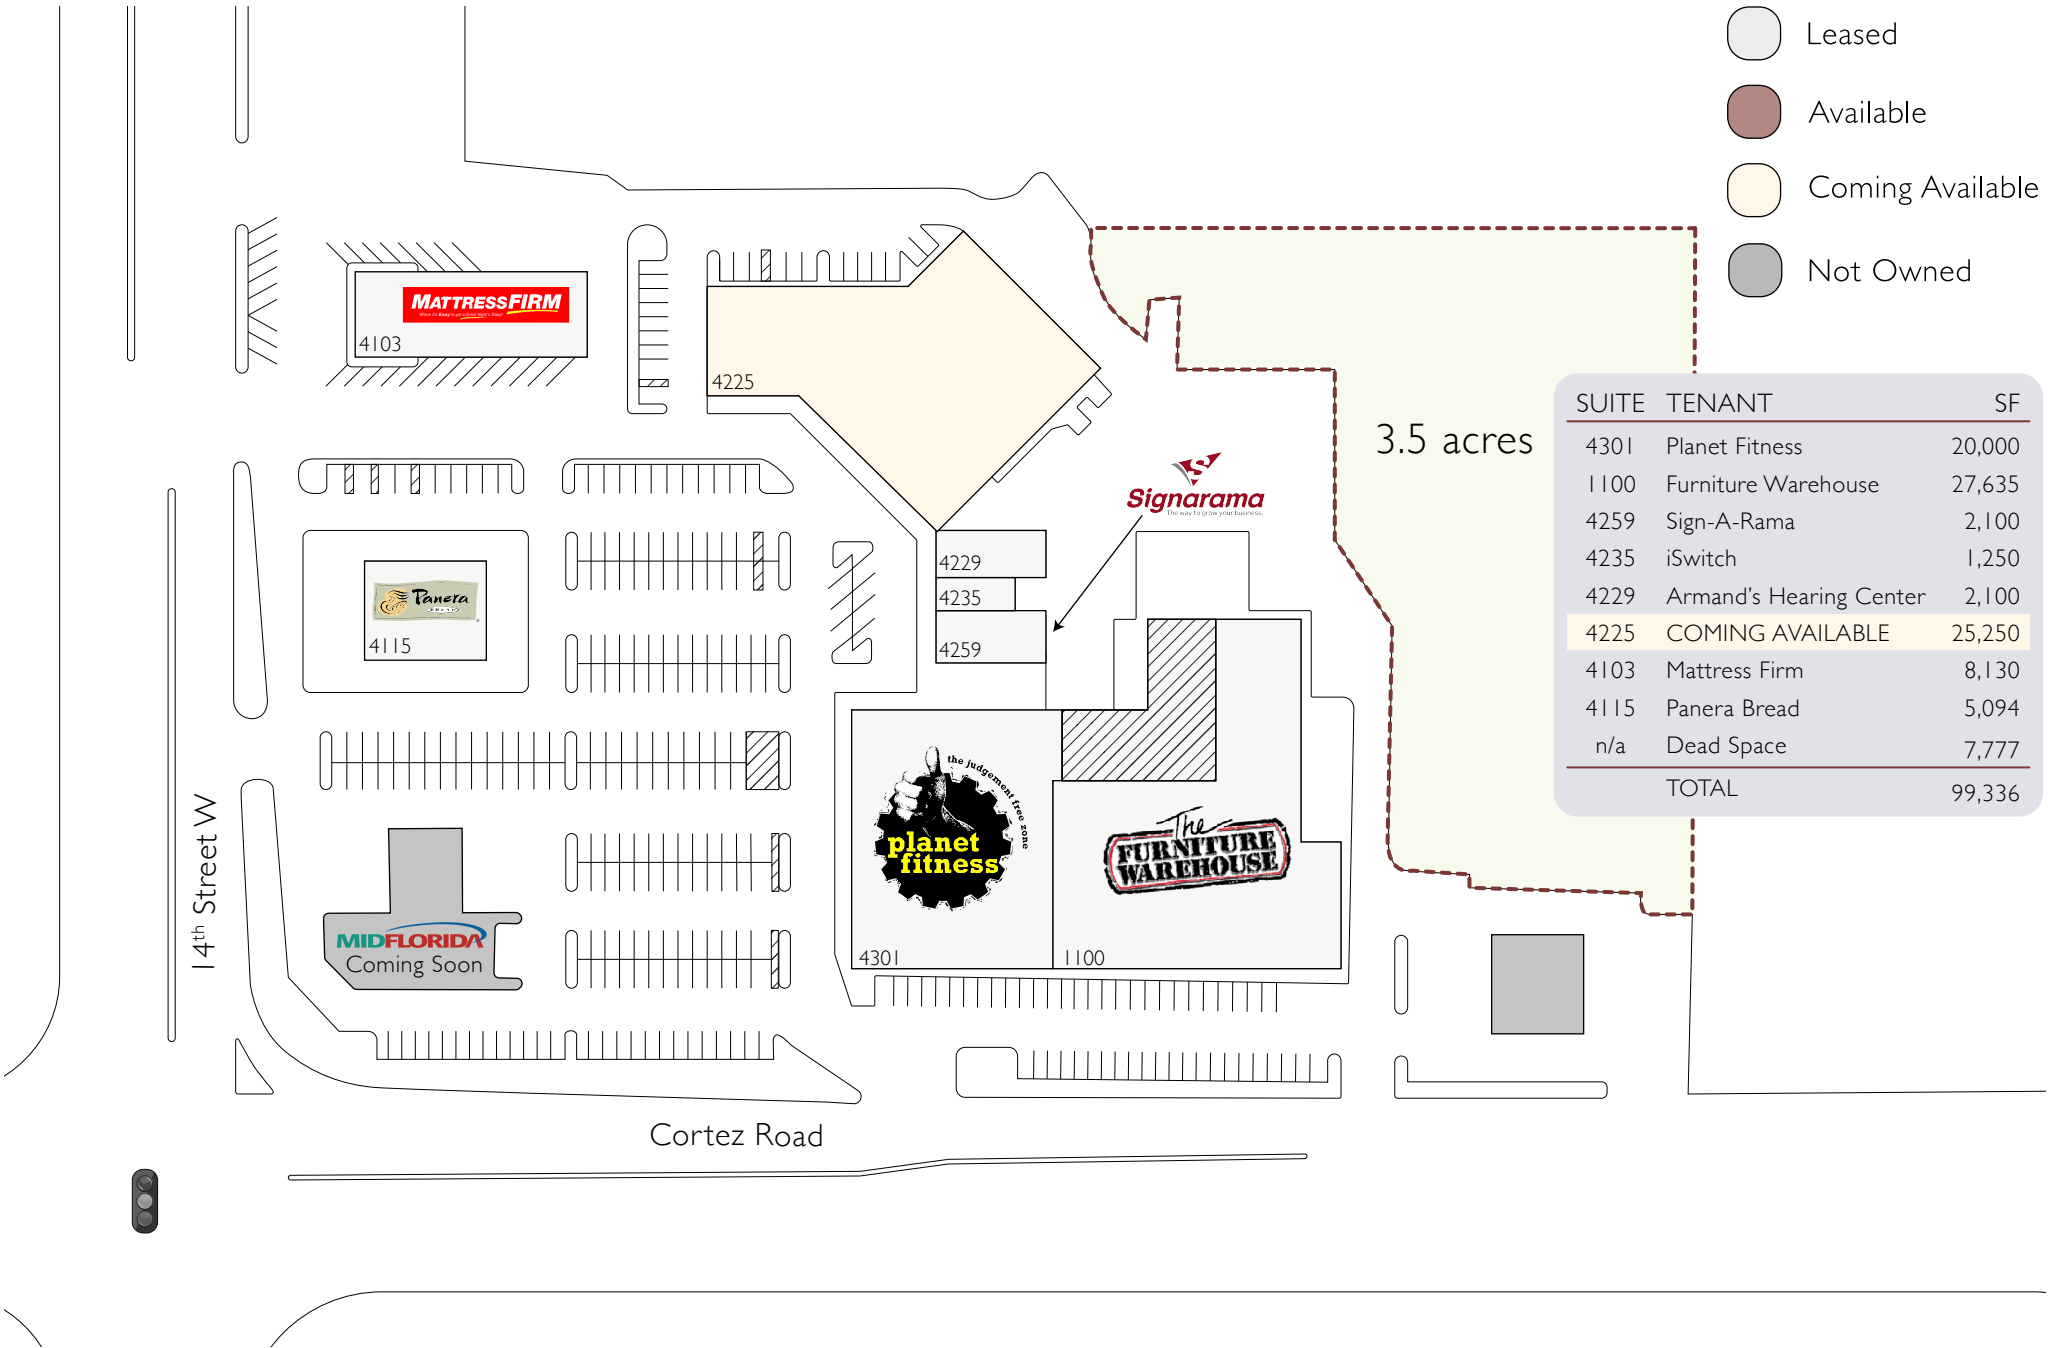

- Leased
- Available
- Coming Available
- Not Owned

3.5 acres

SUITE	TENANT	SF
4301	Planet Fitness	20,000
1100	Furniture Warehouse	27,635
4259	Sign-A-Rama	2,100
4235	iSwitch	1,250
4229	Armand's Hearing Center	2,100
4225	COMING AVAILABLE	25,250
4103	Mattress Firm	8,130
4115	Panera Bread	5,094
n/a	Dead Space	7,777
TOTAL		99,336