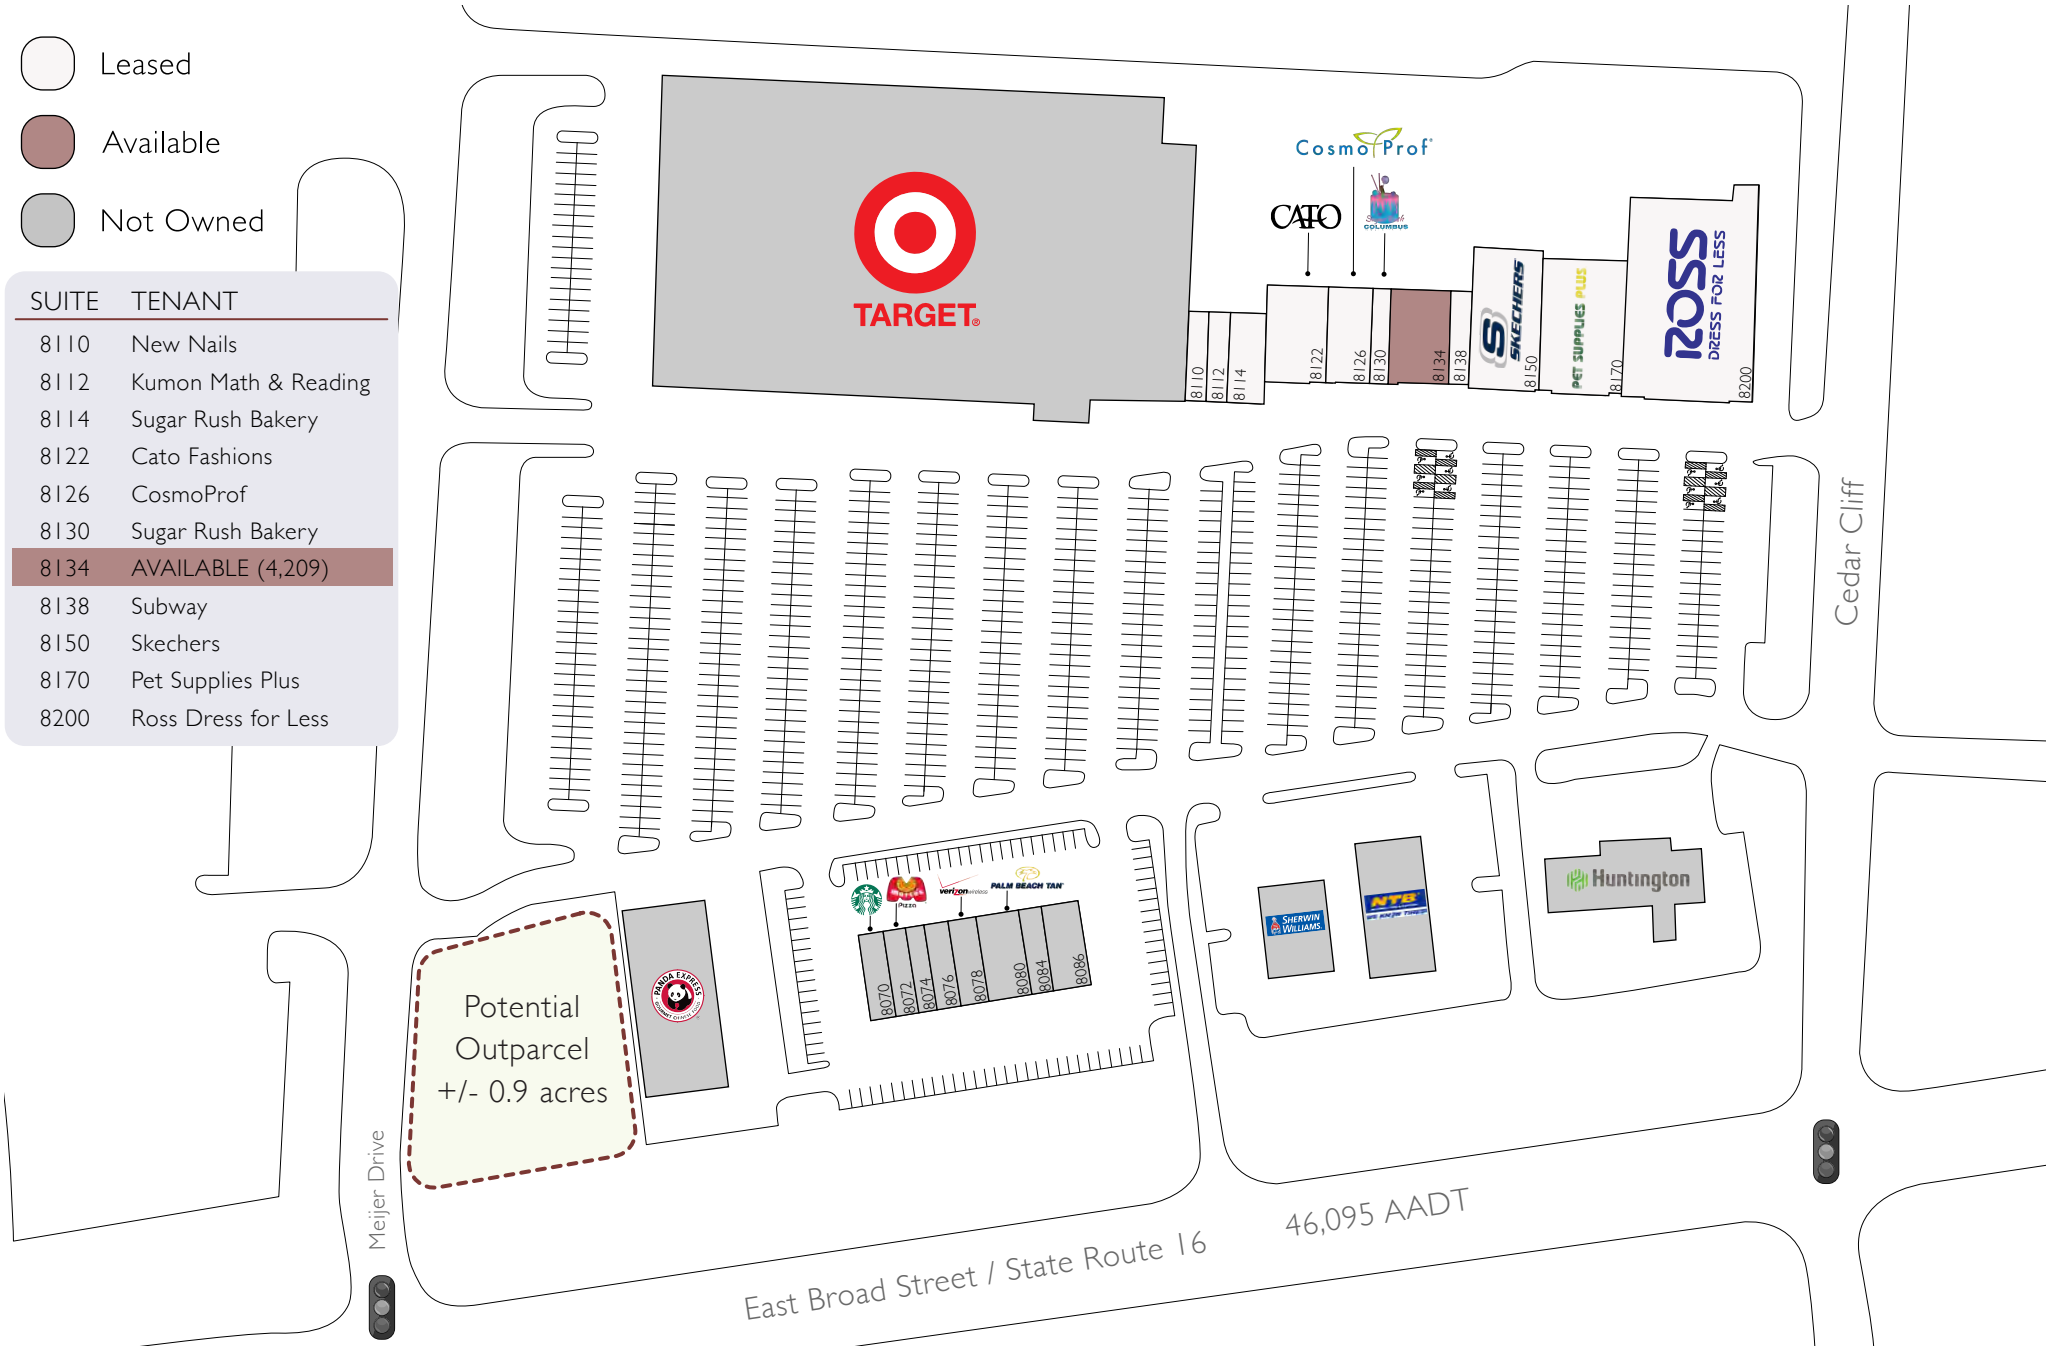

- Leased
- Available
- Not Owned

SUITE	TENANT
8110	New Nails
8112	Kumon Math & Reading
8114	Sugar Rush Bakery
8122	Cato Fashions
8126	CosmoProf
8130	Sugar Rush Bakery
8134	AVAILABLE (4,209)
8138	Subway
8150	Skechers
8170	Pet Supplies Plus
8200	Ross Dress for Less

Potential
 Outparcel
 +/- 0.9 acres

East Broad Street / State Route 16

46,095 AADT

Cedar Cliff

Meijer Drive