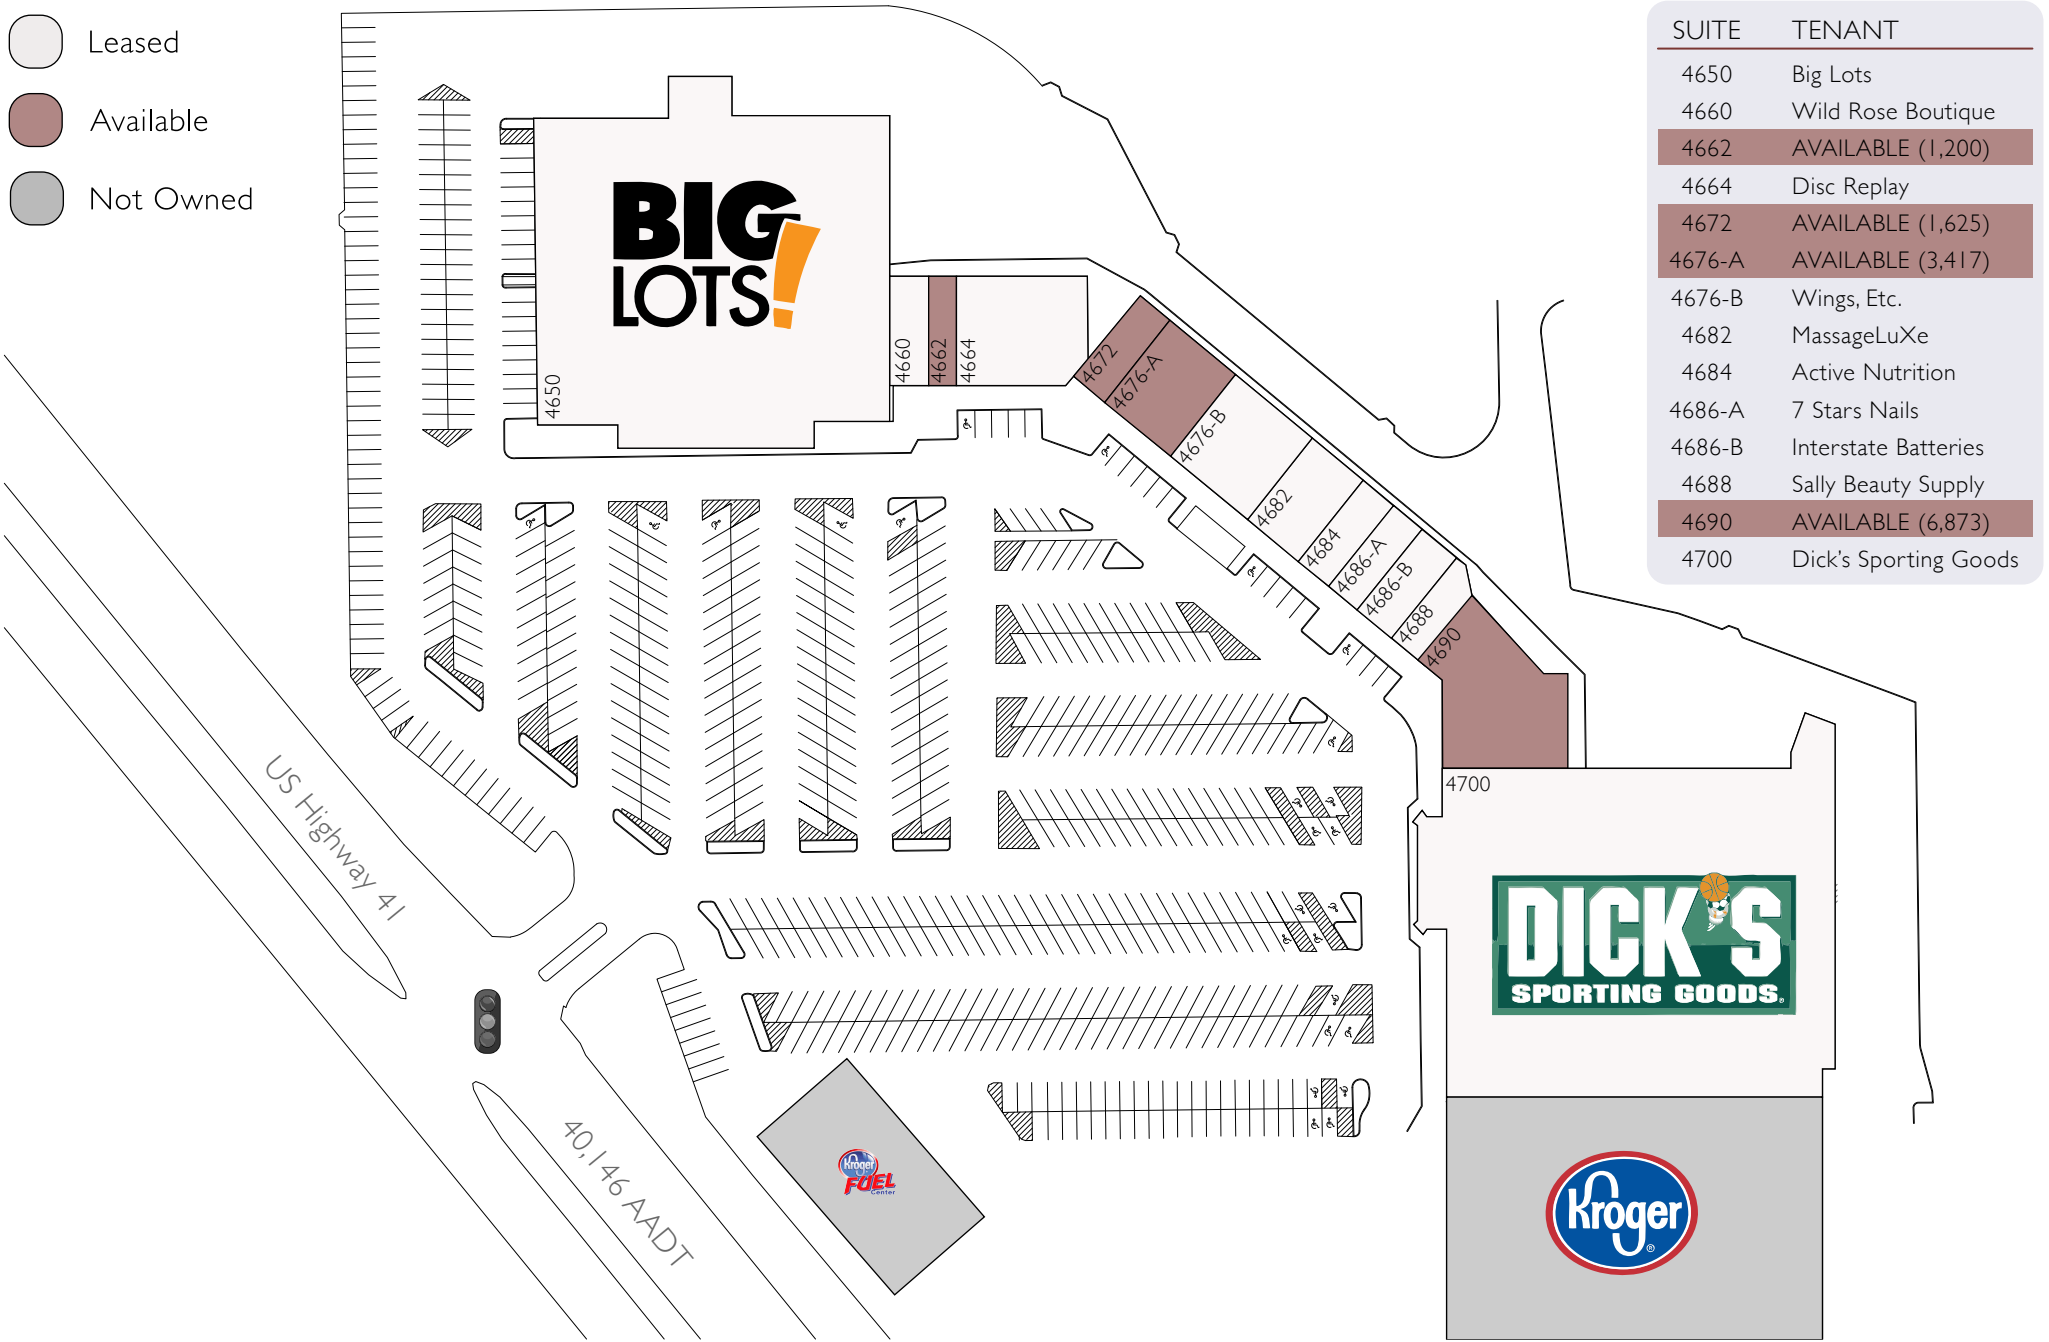

-  Leased
-  Available
-  Not Owned

SUITE	TENANT
4650	Big Lots
4660	Wild Rose Boutique
4662	AVAILABLE (1,200)
4664	Disc Replay
4672	AVAILABLE (1,625)
4676-A	AVAILABLE (3,417)
4676-B	Wings, Etc.
4682	MassageLuXe
4684	Active Nutrition
4686-A	7 Stars Nails
4686-B	Interstate Batteries
4688	Sally Beauty Supply
4690	AVAILABLE (6,873)
4700	Dick's Sporting Goods